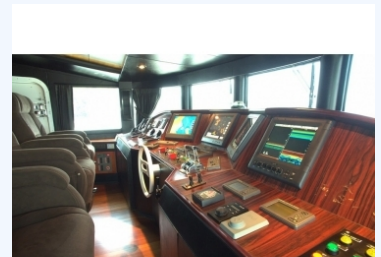

CUSTOM POWER CATAMARAN 37M “PHATSARA“

for sale. \$ 3,950,000

1uk.com

1uk.com

1uk.com

Phuket, Thailand

CUSTOM POWER CATAMARAN 37M “PHATSARA“
CUSTOM POWER CATAMARAN 37M “PHATSARA“ This magnificent high volume Power Catamaran has been designed with large family ownership in mind with extensive accommodation for family, guests and crew. Accommodation comprises of 4 crew berths on the top deck behind the wheel house, 3 staterooms on the main deck sleeping 8 guests, 18 casual berths forward on the lower decks and 6 crew berths aft on the lower decks. Total berths 36! With a maximum speed of 22 + knots and a 2000 NM range at 9-10 knots the versatility and range is fantastic. More... Ref.nr: SI161029 Hull material: composite
Dimensions: 35.05m x 8.44m x 1.82m Yard: Silklane Cruising speed: 20 Knots
Designer: Incat Crowther Year built: 2012 Location: Phuket, Thailand
Displacement: 165000 VAT status: VAT not paid Engine: 2 Caterpillar C32 1800HP